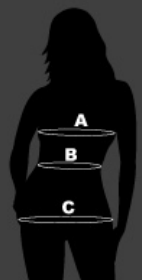

## WOMEN

• Women's sizes	34	36	38	40 - 42	44 - 46	48 - 50
• International SML	XS	S	M	L	XL	XXL
A Chest width in cm	78	86	94	102	113	125
B Waist width in cm	62	70	78	86	97	109
C Hip width in cm	86	94	102	110	119,5	129,5

## MEN

• Men's sizes	46	48 / 50	52	54 / 56	58	60
• International SML	S	M	L	XL	XXL	XXXL
A Chest width in cm	90	98	104	112	120	128
B Waist width in cm	78	86	92	100	108	116
C Hip width in cm	94	102	108	116	124	132